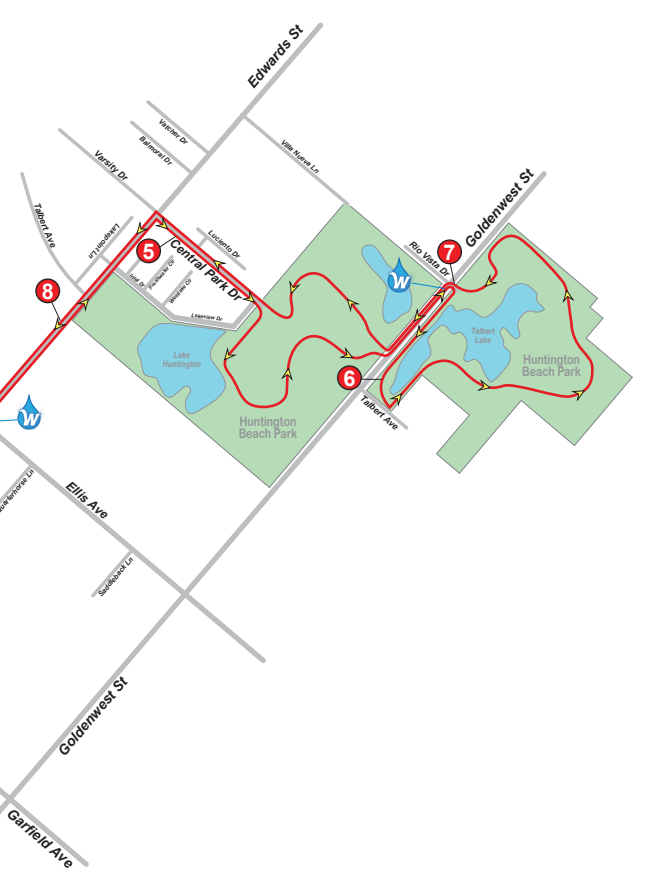

Sunday February 6, 2022
E Pacific Coast Hwy & Huntington Beach Ca.

Drawing Dated - 01/06/20
Version 1.2
Marathon & Half Courses

LEGEND

- COMBINED COURSES
- MARATHON COURSE
- HALF MARATHON COURSE
- The START ZONE
- RACE EXPO
- COMBINED MILE MARKERS
- MARATHON MILE MARKERS
- HALF MILE MARKERS
- WATER STATIONS
- PARKING
- BASE PERFORMANCE GELS

THIS DRAWING IS THE PROPERTY OF
Motiv Servicing, CO LLC
info@motivsports.com