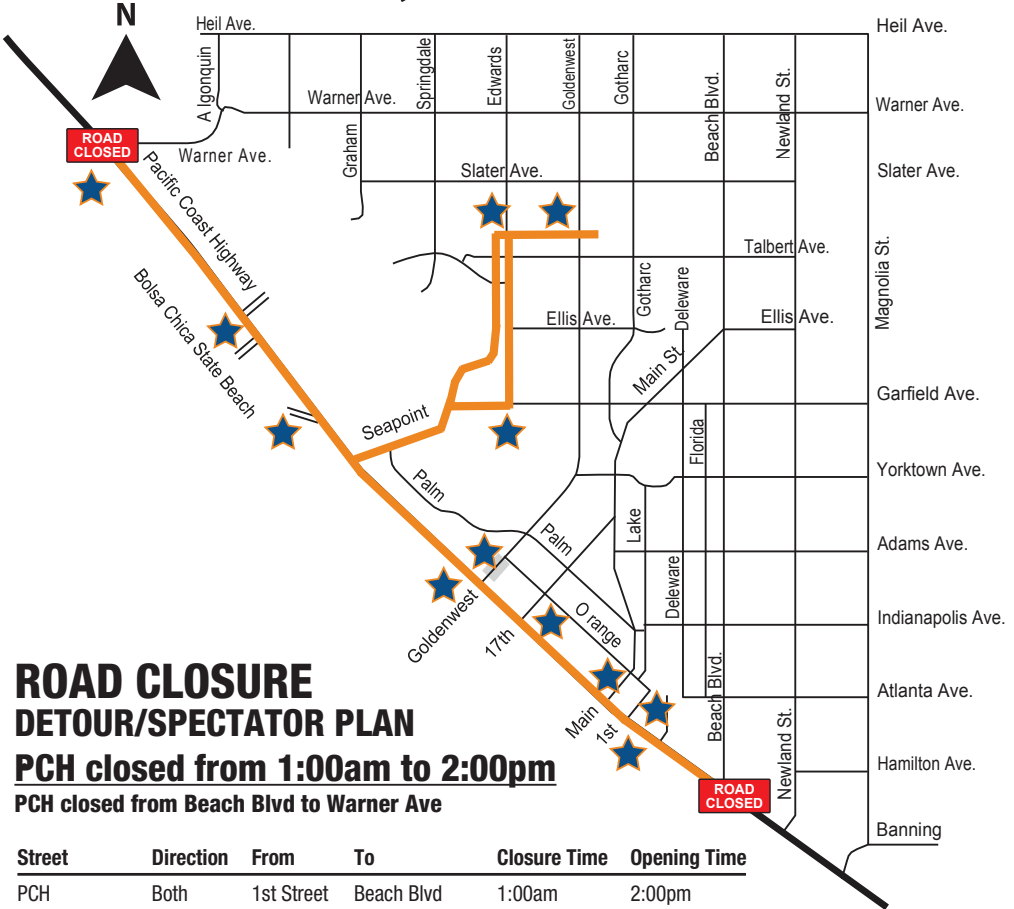

ROAD CLOSURE

SURF CITY MARATHON SUNDAY, FEBRUARY 6, 2022

ROAD CLOSURE DETOUR/SPECTATOR PLAN PCH closed from 1:00am to 2:00pm PCH closed from Beach Blvd to Warner Ave

Street	Direction	From	To	Closure Time	Opening Time
PCH	Both	1st Street	Beach Blvd	1:00am	2:00pm
PCH	Both	Warner	1st Street	4:00am	2:00pm
Seapoint	Both	PCH	Garfield	4:00am	10:30am
Garfield	Both	Seapoint	Edwards	4:00am	10:30am
Edwards	Both	Garfield	Central Park Dr	4:00am	10:00am
Goldenwest	Both	Ellis	Slater	4:00am	10:00am
Central Park Dr	Both	Edwards	Central Park Dr	4:00am	10:00am

★ Recommended Spectator locations
- Pedestrian Access from local neighborhoods

— Race Course

For more information go to: runsurfcity.com

Road closures and timing subject to change.