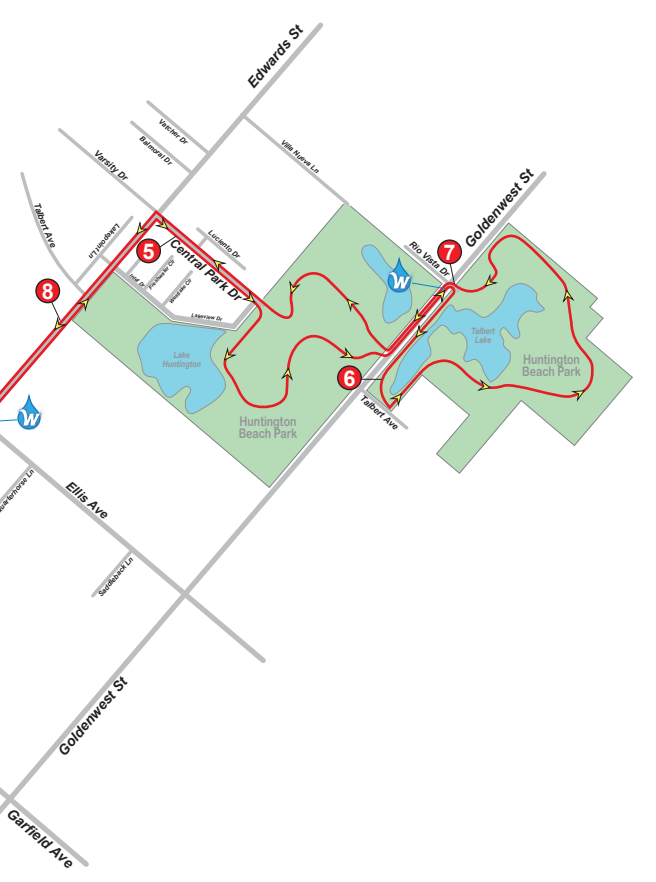

Sunday February 2 2020
E Pacific Coast Hwy & Huntington Beach Ca.

Drawing Dated - 01/06/20
Version 1.2
Marathon & Half Courses

LEGEND

- COMBINED COURSES
- MARATHON COURSE
- HALF MARATHON COURSE
- The START ZONE
- RACE EXPO
- COMBINED MILE MARKERS
- MARATHON MILE MARKERS
- HALF MILE MARKERS
- WATER STATIONS
- PARKING

THIS DRAWING IS THE PROPERTY OF
Motiv Sports LLC
3900 E Mexico Ave Suite 1350
Denver CO 80210 - info@motivsports.com