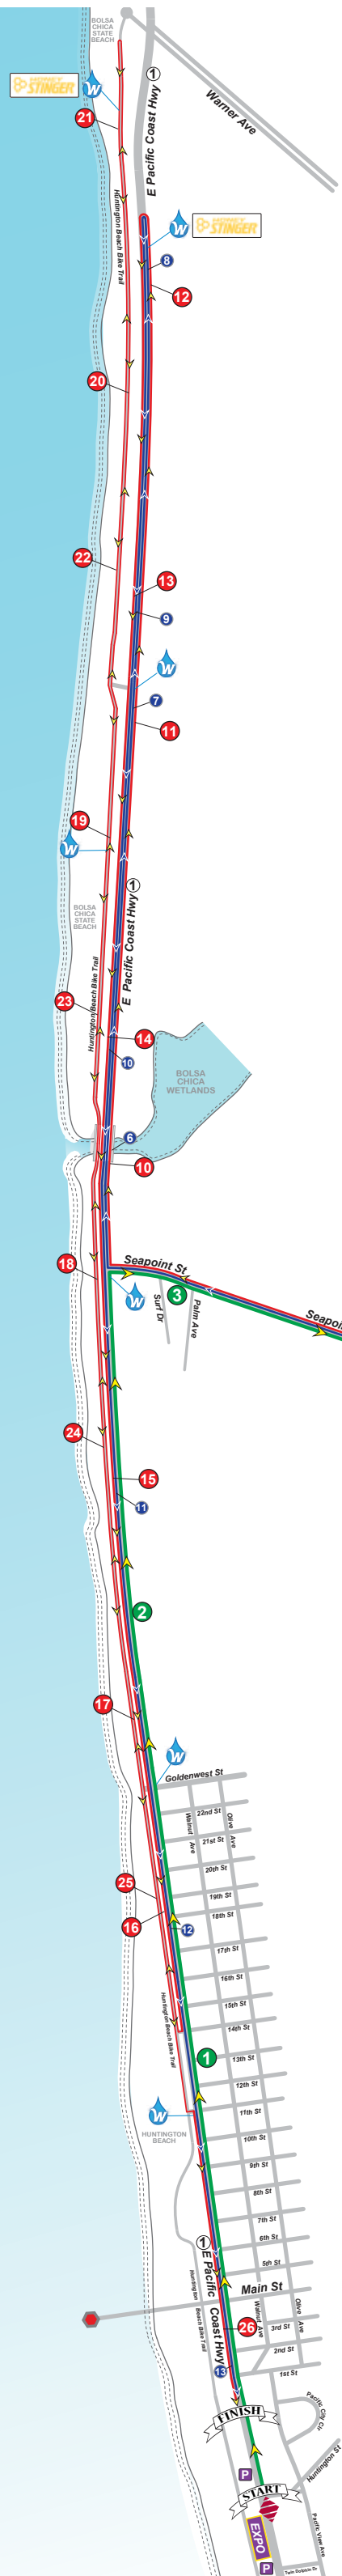

Sunday February 2 2020
E Pacific Coast Hwy & Huntington Beach Ca.

Drawing Dated - 01/06/20
Version 1.2
Marathon & Half Courses

LEGEND

- COMBINED COURSES
- MARATHON COURSE
- HALF MARATHON COURSE
- The START ZONE
- RACE EXPO
- COMBINED MILE MARKERS
- MARATHON MILE MARKERS
- HALF MILE MARKERS
- WATER STATIONS
- PARKING

THIS DRAWING IS THE PROPERTY OF
Motiv Sports LLC
3900 E Mexico Ave Suite 1350
Denver CO 80210 - info@motivsports.com