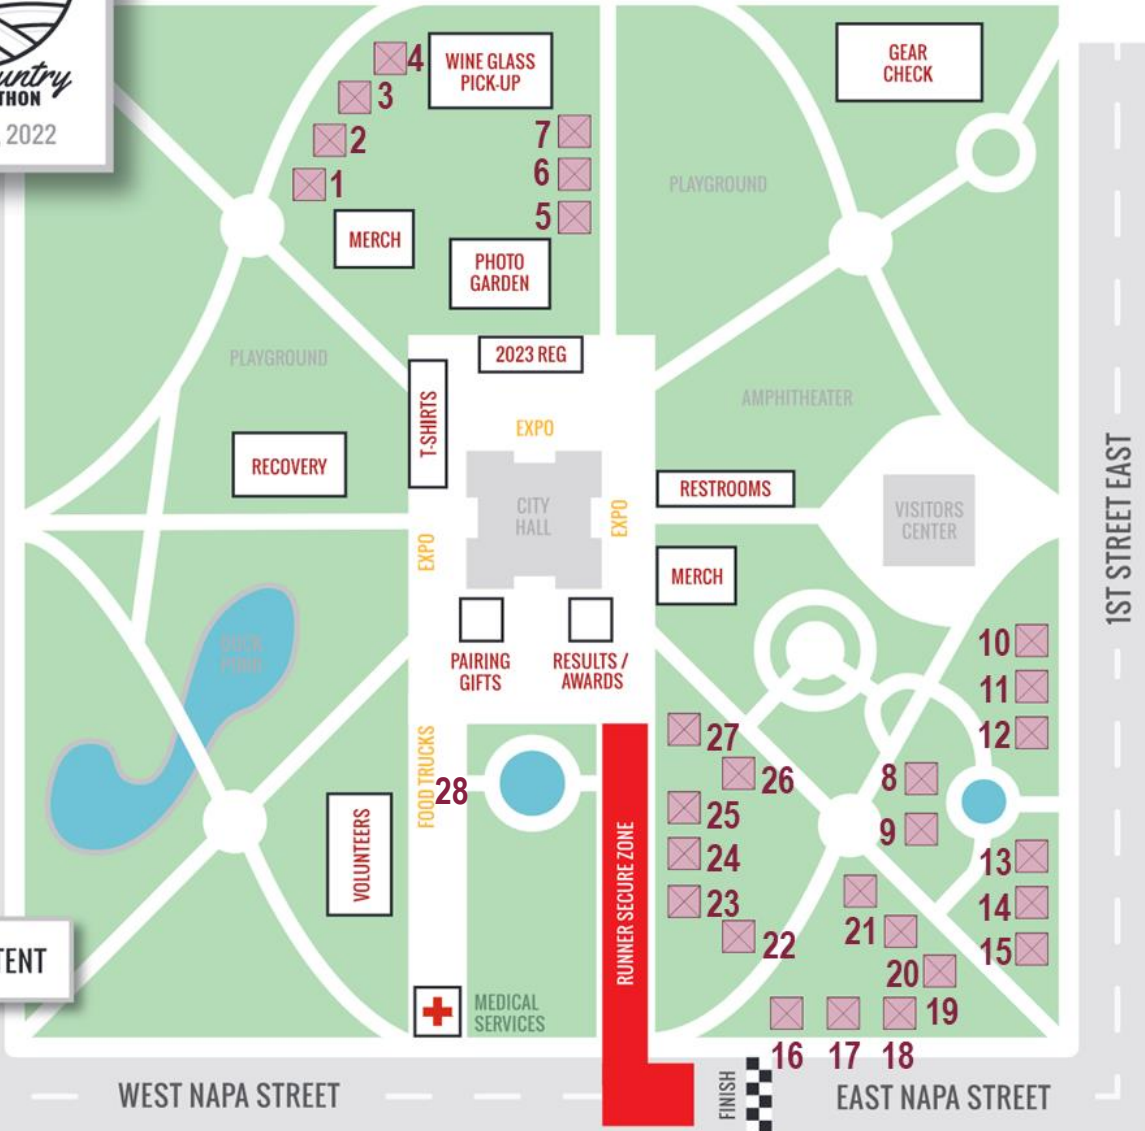

1ST STREET WEST

EAST SPAIN STREET

SHUTTLE STOP ↑

☒ = WINE TENT

WEST NAPA STREET

FINISH

EAST NAPA STREET

#	WINERY
1	
2	Lake Sonoma Winery
3	Truchard Vineyards
4	
5	Sebastiani Vineyards
6	Bread & Butter Wines
7	Flat Top Hills
8	Jacuzzi Family Vineyards + The Olive Press
9	Cline Family Cellars + The Olive Press
10	Blackbird Vineyards
11	Marietta Cellars
12	Frosé by La Prenda Wines
13	Topophilia Wines
14	McKenzie-Mueller Vineyards
15	Ram's Gate
16	Cuvaison Estate
17	Pangloss Cellars
18	Ceja Vineyards
19	Anaba Wines
20	Talisman Wines
21	Knights Bridge Winery
22	Bubbly Bar by Gloria Ferrer
23	Fulcrum Wines
24	Adastra
25	Serres Ranch Wine
26	Three Fat Guys
27	Kivelstadt Cellars
28	HopMonk Tavern (Beer)