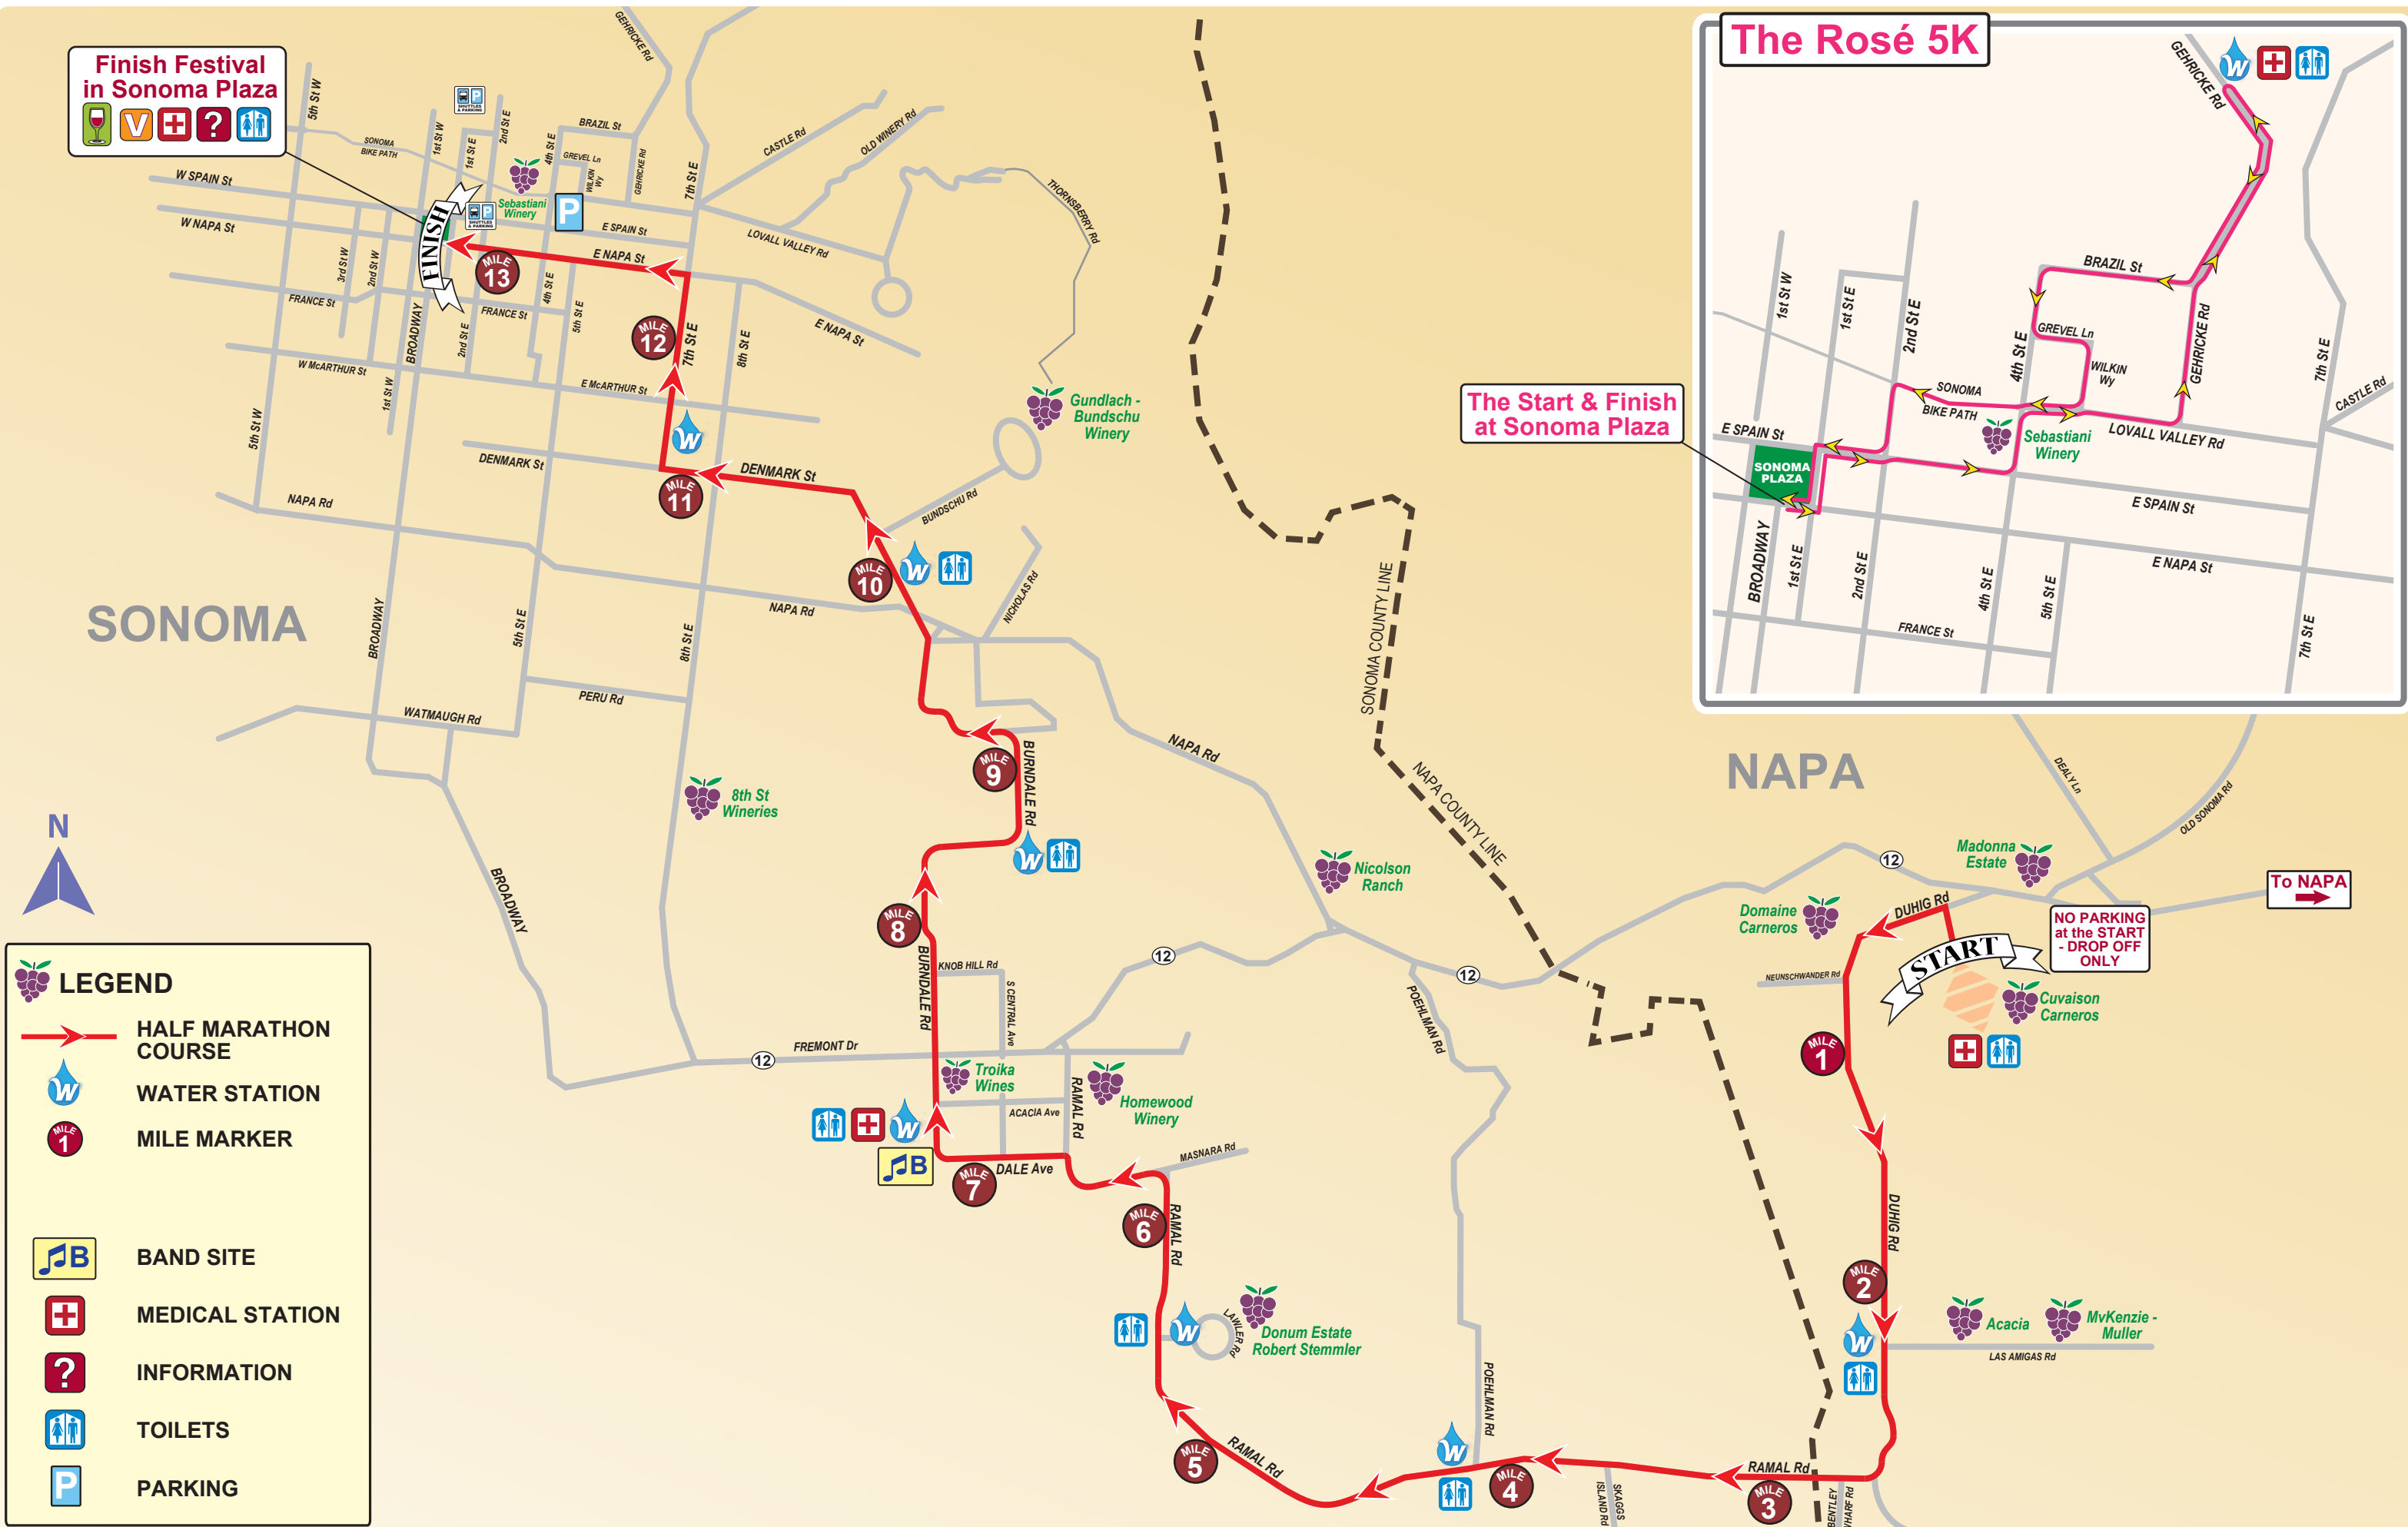

Finish Festival in Sonoma Plaza

The Start & Finish at Sonoma Plaza

LEGEND

- HALF MARATHON COURSE
- WATER STATION
- MILE MARKER
- BAND SITE
- MEDICAL STATION
- INFORMATION
- TOILETS
- PARKING

To NAPA