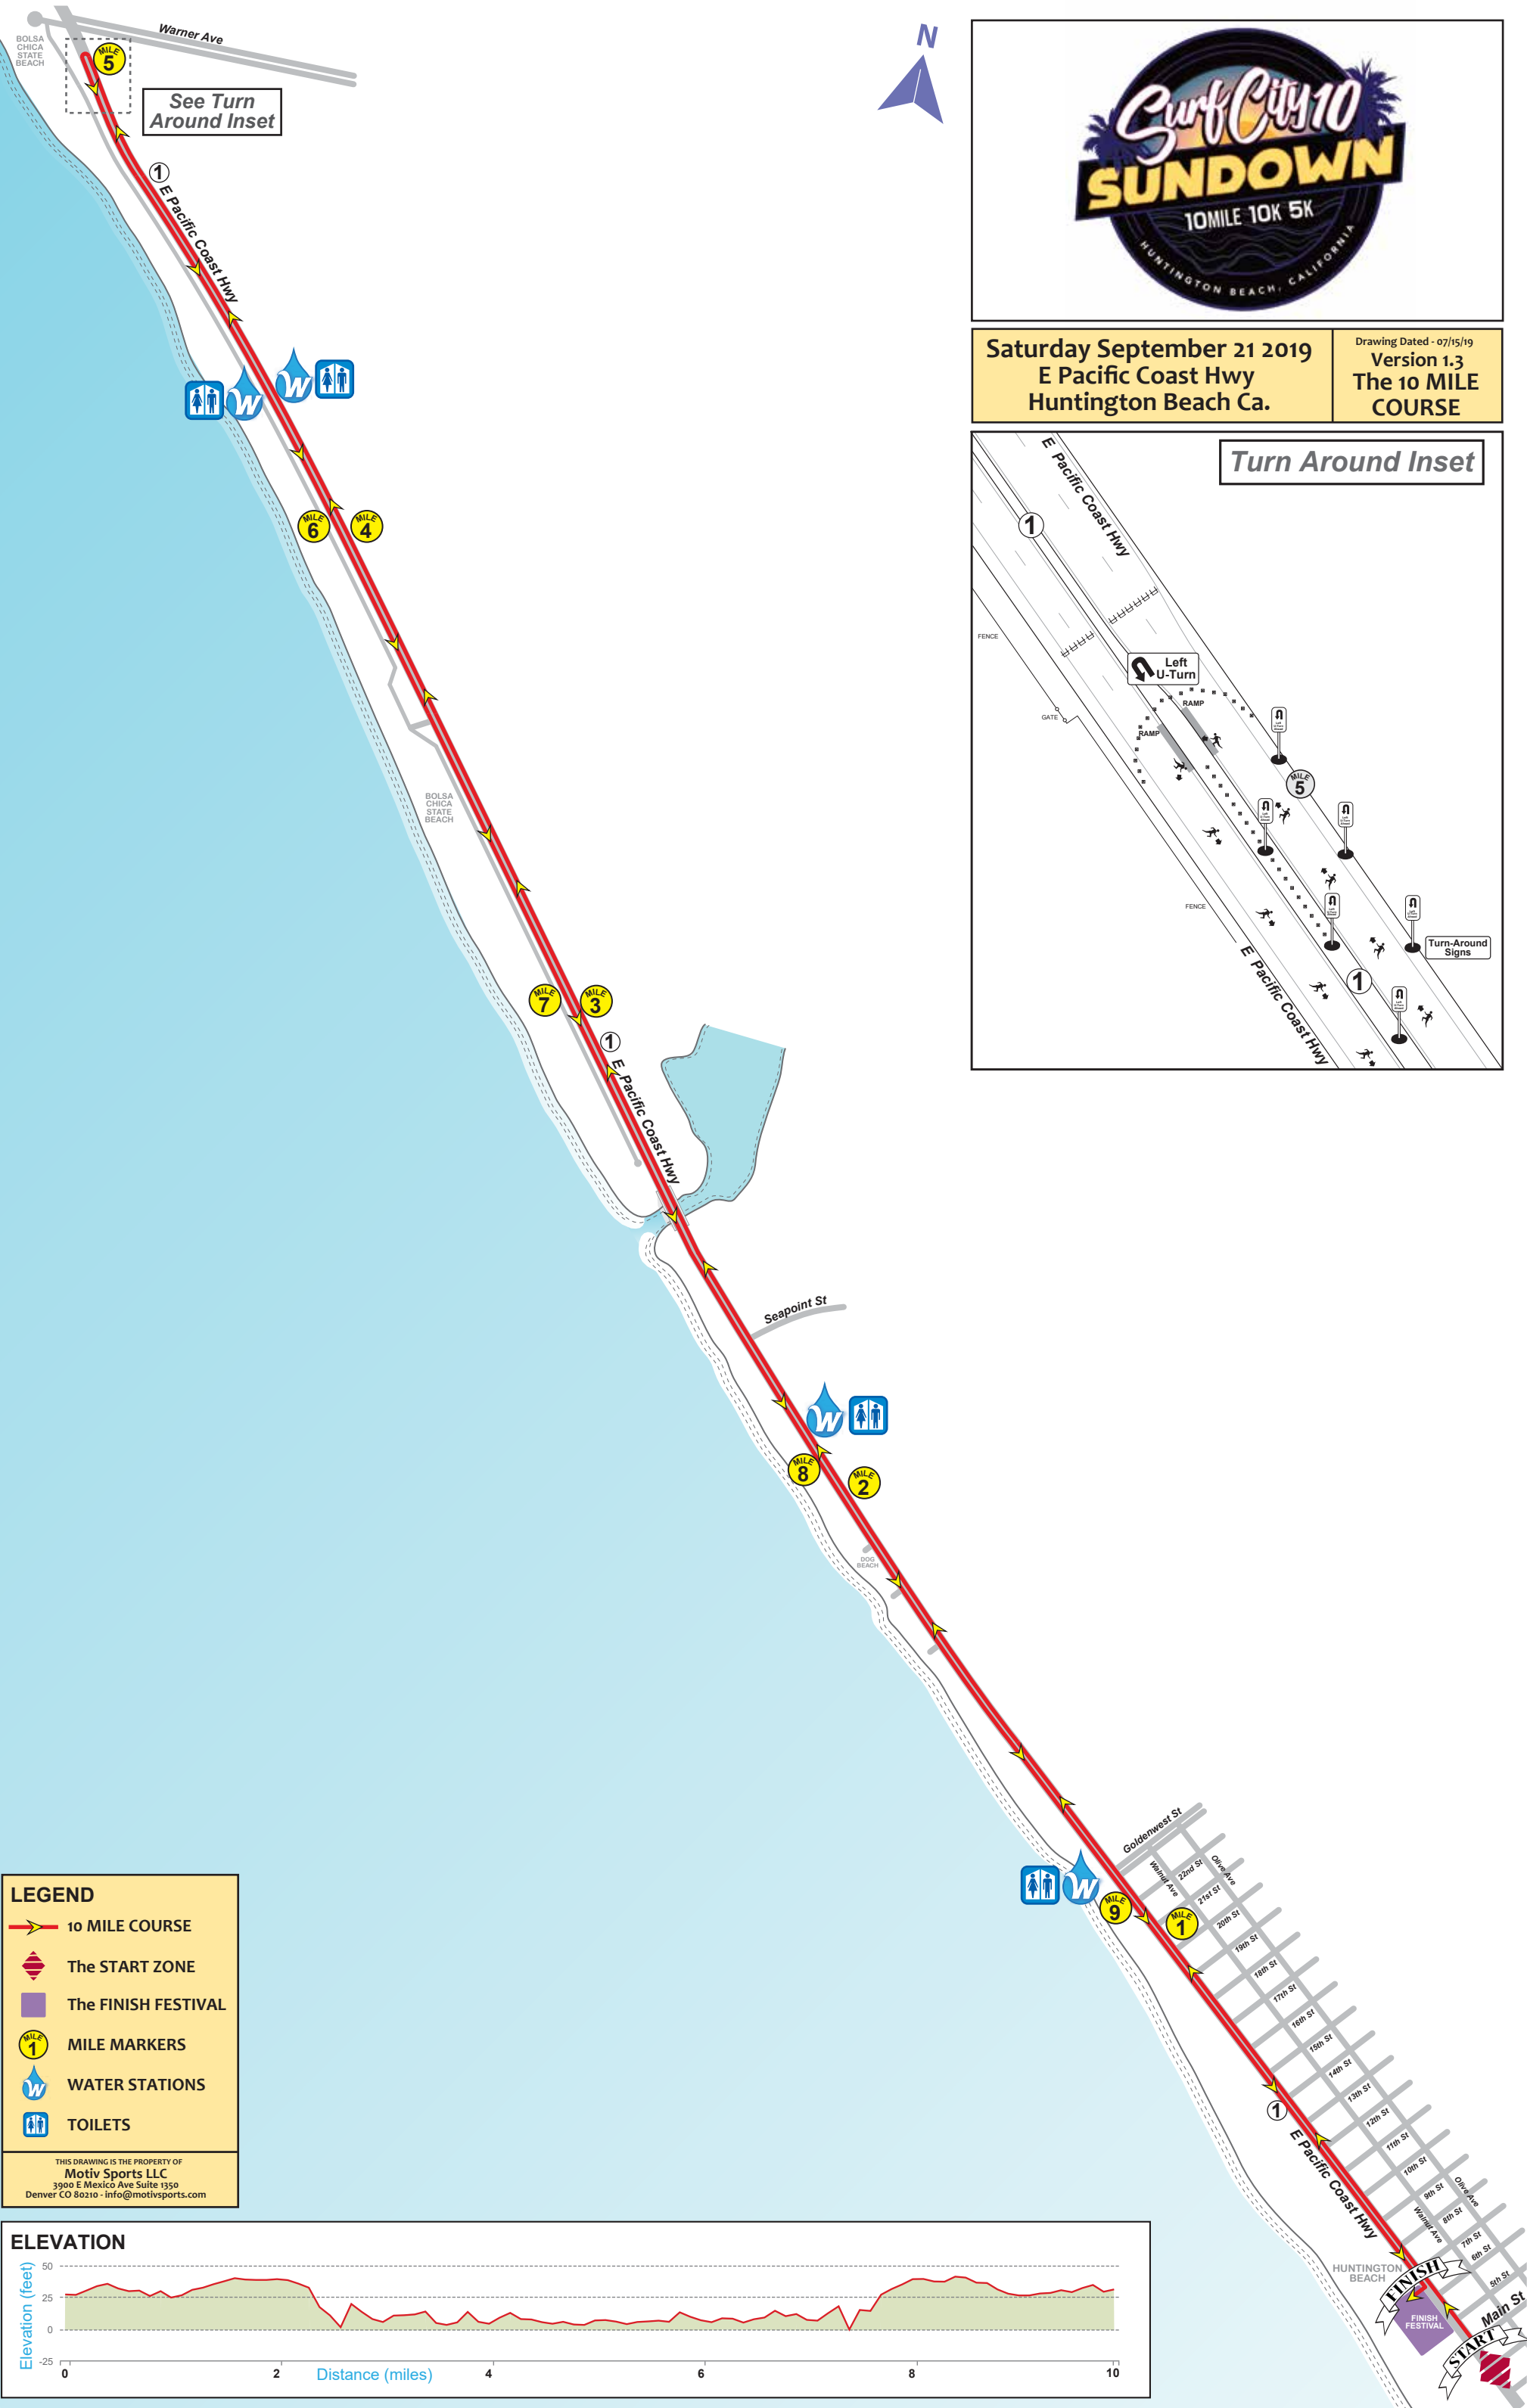

Saturday September 21 2019
E Pacific Coast Hwy
Huntington Beach Ca.

Drawing Dated - 07/15/19
Version 1.3
The 10 MILE
COURSE

Turn Around Inset

LEGEND

- 10 MILE COURSE
- The START ZONE
- The FINISH FESTIVAL
- MILE MARKERS
- WATER STATIONS
- TOILETS

THIS DRAWING IS THE PROPERTY OF
Motiv Sports LLC
3900 E Mexico Ave Suite 1350
Denver CO 80210 - info@motivsports.com