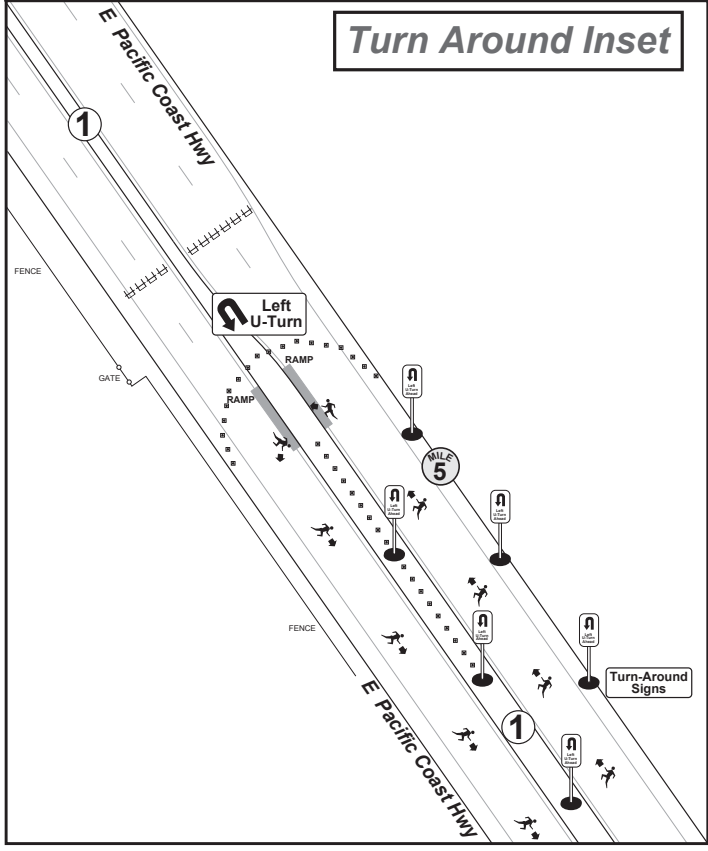

Saturday September 21 2019
E Pacific Coast Hwy
Huntington Beach Ca.

Drawing Dated - 07/15/19
Version 1.3
The 10 MILE
COURSE

Turn Around Inset

LEGEND

- 10 MILE COURSE
- The START ZONE
- The FINISH FESTIVAL
- MILE MARKERS
- WATER STATIONS
- TOILETS